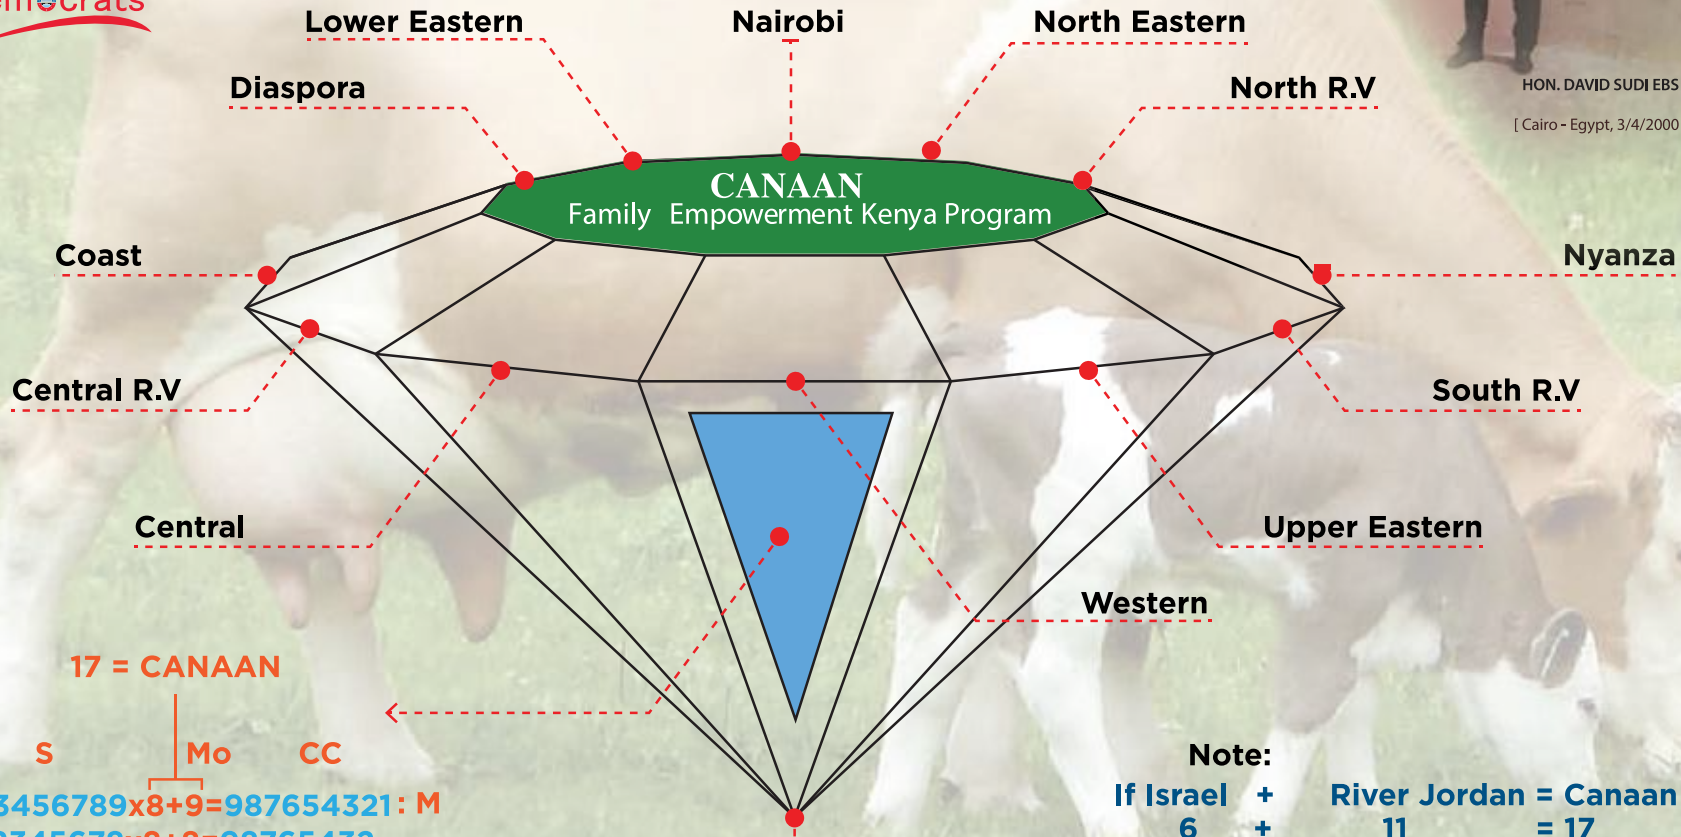

17 = CANAAN

- S
- Mo
- CC
- 123456789x8+9=987654321 : M
- 12345678x8+8=98765432
- 1234567x8+7=9876543
- 123456x8+6=987654
- 12345x8+5=98765
- 1234x8+4=9876
- 123x8+3=987
- 12x8+2=98
- 1x8+1=9 : 1st Installment

Note:

- If Israel + River Jordan = Canaan
- 6 + 11 = 17
- Kenya + New Democrats = Canaan
- 5 + 12 = 17
- 17 > 1 + 7 = 8

Constant

KEY

- S: Your Savings
- Mo: Months
- CC: Consortium Contribution
- M: Maturity